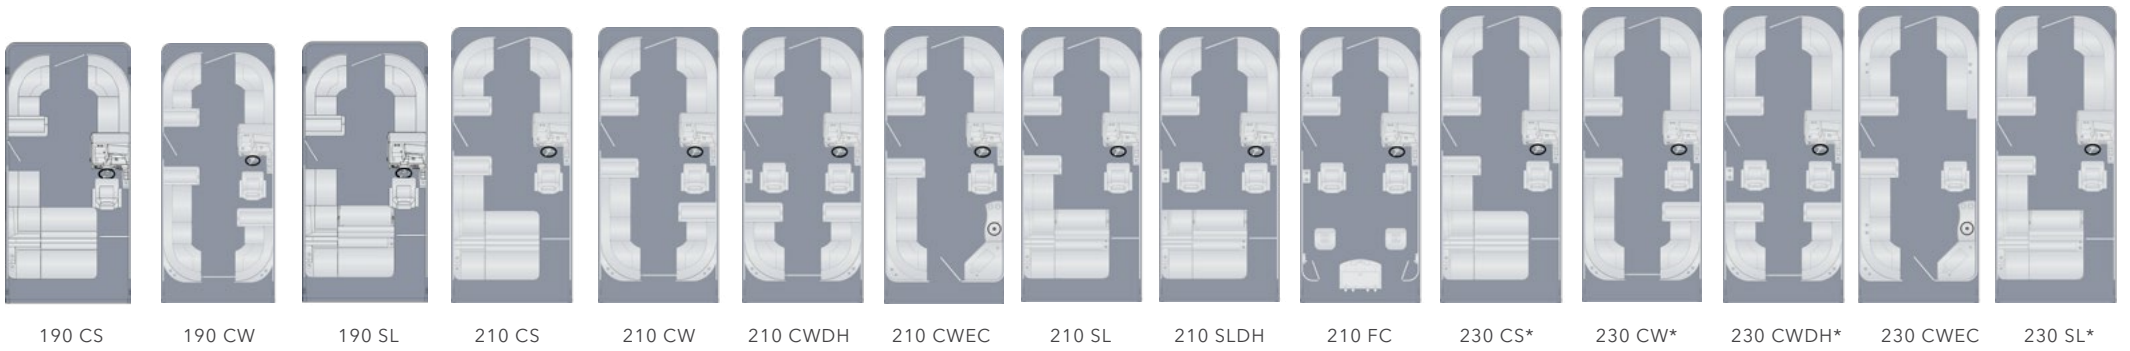

KEY

- CS** L Group
- CW** Center Walkthrough
- CWDH** Center Walkthrough with Dual Helm Seat
- CWEB** Center Walkthrough with Universal Bar on Port Side
- CWEC** Center Walkthrough with Entertainment Center
- DL** Dual Rear-facing Loungers
- DLDH** Dual Rear-facing Loungers with Dual Helm Seat
- DLEB** Dual Rear-facing Lounger with Entertainment Bar and Pressurized Sink
- EGDH** Entertainment Galley with Dual Helm Seats
- FC** Fish and Cruise
- SL** Single Rear-facing Lounger
- SLDH** Single Rear-facing Lounger with Dual Helm Seats
- SLDDH** Single Rear-facing Lounger with Two Dual Helm Seats
- SLEB** Single Rear-facing Lounger with Entertainment Bar and Pressurized Sink
- SLEC** Single Rear-facing Lounger with Entertainment Center

SLEC

●	●			●				●	
				●	●	●			●
		●		●	●				●
				●	●	●			
			●	●	●				
			●						

FLOORPLANS

CROWNE *All Crowne floorplans available with both single and twin outboard engines*

FLOORPLAN KEY

- CS** L Group
 - CW** Center Walkthrough
 - CWDH** Center Walkthrough with Dual Helm Seat
 - CWEB** Center Walkthrough with Universal Bar on Port Side
 - CWEC** Center Walkthrough with Entertainment Center
 - DL** Dual Rear-facing Loungers
 - DLDH** Dual Rear-facing Loungers with Dual Helm Seat
 - DLEB** Dual Rear-facing Lounger with Entertainment Bar and Pressurized Sink
 - EGDH** Entertainment Galley with Dual Helm Seats
 - FC** Fish and Cruise
 - SL** Single Rear-facing Lounger
 - SLDH** Single Rear-facing Lounger with Dual Helm Seats
 - SLDDH** Single Rear-facing Lounger with Two Dual Helm Seats
 - SLEB** Single Rear-facing Lounger with Entertainment Bar and Pressurized Sink
 - SLEC** Single Rear-facing Lounger with Entertainment Center
- * 2-Piece Port Bow Grouping Available

GRAND MARINER

SOLSTICE

SOLSTICE DC

SOLSTICE RD

SUNLINER

CRUISER

CRUISER LX