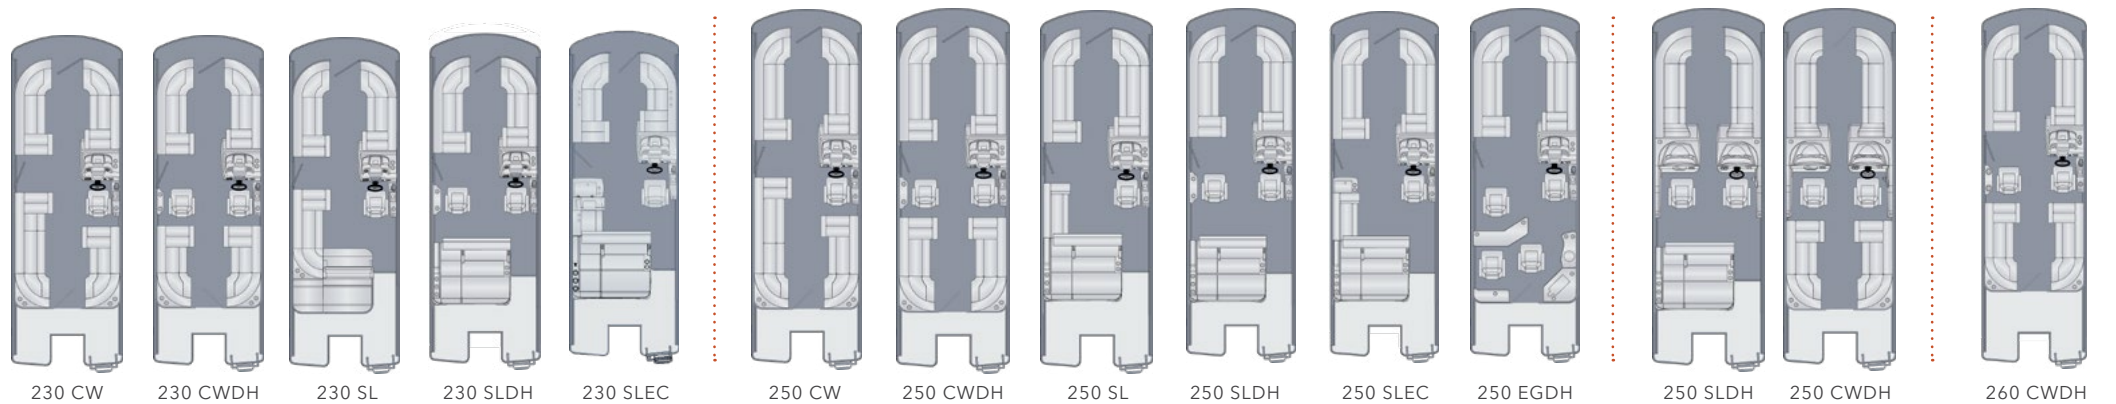

SOLSTICE

SOLSTICE DC

SOLSTICE RD