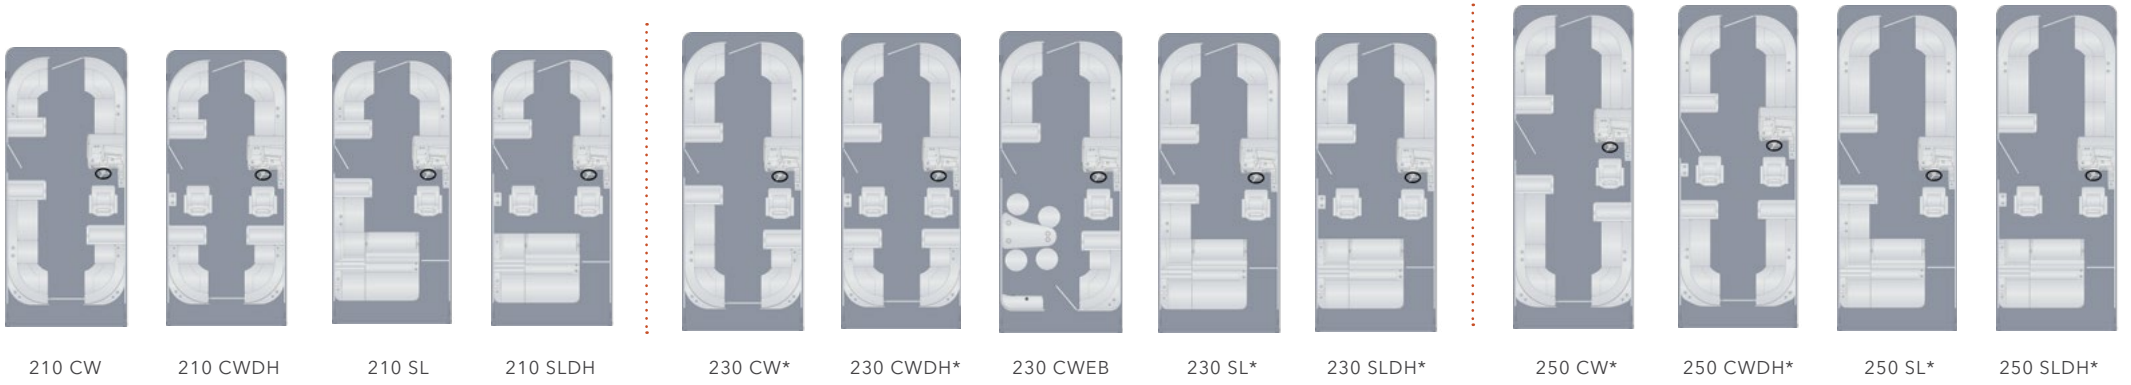

KEY

- CS** L Group
- CW** Center Walkthrough
- CWDH** Center Walkthrough with Dual Helm Seat
- CWEB** Center Walkthrough with Universal Bar on Port Side
- CWEC** Center Walkthrough with Entertainment Center
- DL** Dual Rear-facing Loungers
- DLDH** Dual Rear-facing Loungers with Dual Helm Seat
- DLEB** Dual Rear-facing Lounger with Entertainment Bar and Pressurized Sink
- EGDH** Entertainment Galley with Dual Helm Seats
- FC** Fish and Cruise
- SL** Single Rear-facing Lounger
- SLDH** Single Rear-facing Lounger with Dual Helm Seats
- SLDDH** Single Rear-facing Lounger with Two Dual Helm Seats
- SLEB** Single Rear-facing Lounger with Entertainment Bar and Pressurized Sink
- SLEC** Single Rear-facing Lounger with Entertainment Center

SLEC

●	●			●				●	
				●	●	●			●
		●		●	●				●
				●	●	●			
			●	●	●				
			●						

FLOORPLANS

CROWNE *All Crowne floorplans available with both single and twin outboard engines*

FLOORPLAN KEY

- CS** L Group
 - CW** Center Walkthrough
 - CWDH** Center Walkthrough with Dual Helm Seat
 - CWEB** Center Walkthrough with Universal Bar on Port Side
 - CWEC** Center Walkthrough with Entertainment Center
 - DL** Dual Rear-facing Loungers
 - DLDH** Dual Rear-facing Loungers with Dual Helm Seat
 - DLEB** Dual Rear-facing Lounger with Entertainment Bar and Pressurized Sink
 - EGDH** Entertainment Galley with Dual Helm Seats
 - FC** Fish and Cruise
 - SL** Single Rear-facing Lounger
 - SLDH** Single Rear-facing Lounger with Dual Helm Seats
 - SLDDH** Single Rear-facing Lounger with Two Dual Helm Seats
 - SLEB** Single Rear-facing Lounger with Entertainment Bar and Pressurized Sink
 - SLEC** Single Rear-facing Lounger with Entertainment Center
- * 2-Piece Port Bow Grouping Available

GRAND MARINER

SOLSTICE

SOLSTICE DC

SOLSTICE RD

SUNLINER

CRUISER

CRUISER LX