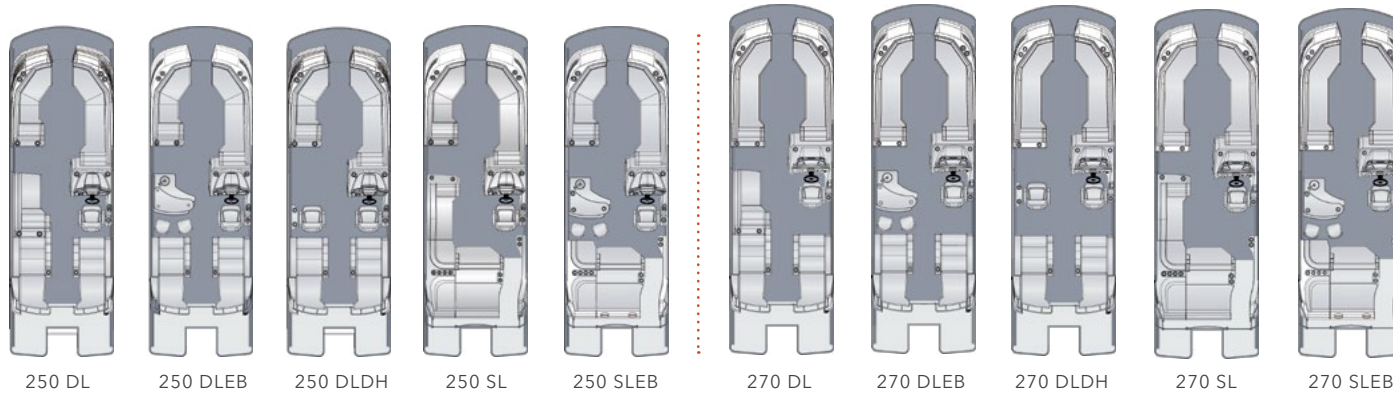

KEY

- CS** L Group
- CW** Center Walkthrough
- CWDH** Center Walkthrough with Dual Helm Seat
- CWEB** Center Walkthrough with Universal Bar on Port Side
- CWEC** Center Walkthrough with Entertainment Center
- DL** Dual Rear-facing Loungers
- DLDH** Dual Rear-facing Loungers with Dual Helm Seat
- DLEB** Dual Rear-facing Lounger with Entertainment Bar and Pressurized Sink
- EGDH** Entertainment Galley with Dual Helm Seats
- FC** Fish and Cruise
- SL** Single Rear-facing Lounger
- SLDH** Single Rear-facing Lounger with Dual Helm Seats
- SLDDH** Single Rear-facing Lounger with Two Dual Helm Seats
- SLEB** Single Rear-facing Lounger with Entertainment Bar and Pressurized Sink
- SLEC** Single Rear-facing Lounger with Entertainment Center

SLEC

●	●			●				●	
				●	●	●			●
		●		●	●				●
				●	●	●			
			●	●	●				
			●						

FLOORPLANS

CROWNE *All Crowne floorplans available with both single and twin outboard engines*

FLOORPLAN KEY

- CS** L Group
 - CW** Center Walkthrough
 - CWDH** Center Walkthrough with Dual Helm Seat
 - CWEB** Center Walkthrough with Universal Bar on Port Side
 - CWEC** Center Walkthrough with Entertainment Center
 - DL** Dual Rear-facing Loungers
 - DLDH** Dual Rear-facing Loungers with Dual Helm Seat
 - DLEB** Dual Rear-facing Lounger with Entertainment Bar and Pressurized Sink
 - EGDH** Entertainment Galley with Dual Helm Seats
 - FC** Fish and Cruise
 - SL** Single Rear-facing Lounger
 - SLDH** Single Rear-facing Lounger with Dual Helm Seats
 - SLDDH** Single Rear-facing Lounger with Two Dual Helm Seats
 - SLEB** Single Rear-facing Lounger with Entertainment Bar and Pressurized Sink
 - SLEC** Single Rear-facing Lounger with Entertainment Center
- * 2-Piece Port Bow Grouping Available