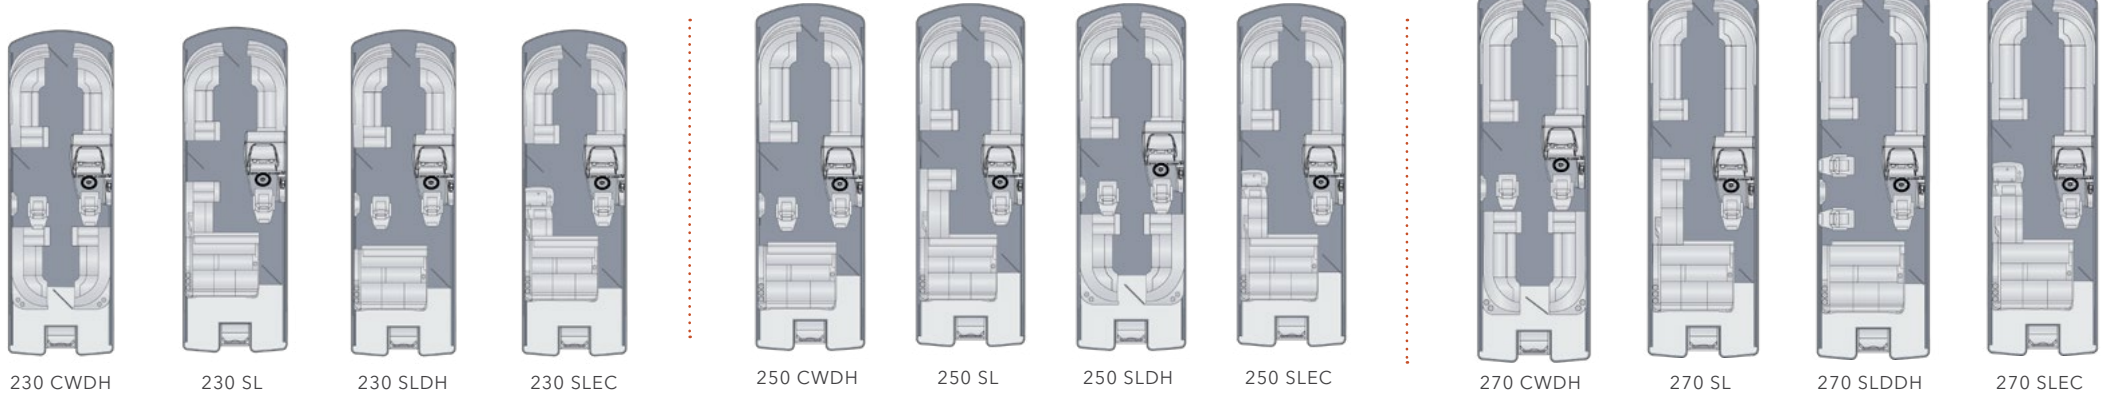

GRAND MARINER